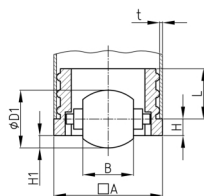

Product Group VLR

Furniture castors for square tubular table legs

Standard Colours

- black

Material

- Base body: Polyamide (PA)
- Bolt: steel
- Castor: elastic thermoplast (TPE)

Order Number	A	B	D1	H	H1	L	t
	mm	mm	mm	mm	mm	mm	mm
VLR 35x35x2	35	12	20	3	4	23,5	2
VLR 40x40x1,5	40	18	25	3	7	23,5	1,5
VLR 40x40x2	40	18	25	3	7	23,5	2