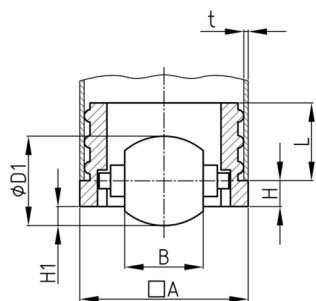

Product Group VLR

Furniture castors for square tubular table legs

Standard Colours

- black

Material

- Base body: Polyamide (PA)
- Bolt: steel
- Castor: elastic thermoplast (TPE)

Order Number	A	B	D1	H	H1	L	t
	mm	mm	mm	mm	mm	mm	mm
VLR 35x35x2	35	12	20	3	4	23,5	2
VLR 40x40x1,5	40	18	25	3	7	23,5	1,5
VLR 40x40x2	40	18	25	3	7	23,5	2