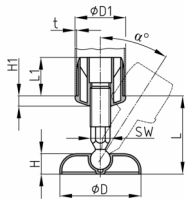

Product Group PSRS

Adjusting plugs for round tubes with inclinable foot

Standard Colours

- black

Material

- Threaded bolt: Polyamide (PA)
- Base: Polypropylene (PP)
- Threaded plug: Polypropylene (PP)

Order Number	α °	D mm	D1 mm	H mm	H1 mm	L mm	L1 mm	WAF mm	t mm
PSRS 80-20x65 / 50x1,5	38	80	50	20	5-11	58-80	38	17	1,5-1,75