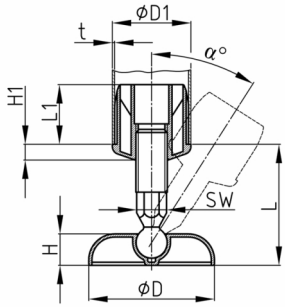

Product Group PSRS

Adjusting plugs for round tubes with inclinable foot

Standard Colours

- black

Material

- Threaded bolt: Polyamide (PA)
- Base: Polypropylene (PP)
- Threaded plug: Polypropylene (PP)

Order Number	α °	D mm	D1 mm	H mm	H1 mm	L mm	L1 mm	WAF mm	t mm
PSRS 80-20x65 / 50x1,5	38	80	50	20	5-11	58-80	38	17	1,5-1,75