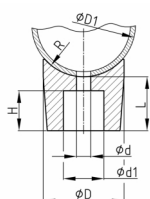

Product Group PIT

Conical PVC saddle washers with tube recess on one side

Standard Colours

- black

Material

- Plasticised PVC (PVC-P)

Order Number	d	d1	D	D1	H	L	M	R
	mm	mm	mm	mm	mm	mm		mm
PIT 19,5 / 4,5 / 9	4,8	8,8	19,5	19-22	6	9	M4	10
PIT 22 / 5 / 11	5	9,5	22	21-23	7,5	11	M5	11