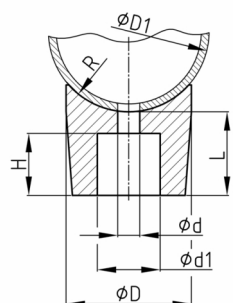

Product Group PIT

Conical PVC saddle washers with tube recess on one side

Standard Colours

- black

Material

- Plasticised PVC (PVC-P)

Order Number	d	d1	D	D1	H	L	M	R
	mm	mm	mm	mm	mm	mm		mm
PIT 19,5 / 4,5 / 9	4,8	8,8	19,5	19-22	6	9	M4	10
PIT 22 / 5 / 11	5	9,5	22	21-23	7,5	11	M5	11