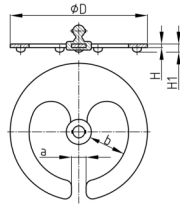

#### Product information

- For cable chain "KBKPM"
- The robust and massive base plate (310 g) positions cable chain reliable in the area.
- Ideal for missing floor outlets or for retrofitting in old buildings without raised floors, floor outlets or supply columns.
- Tool-free coupling to the cable chain
- The base plate is supplied fully assembled. One fastening clip for cable chains is included in the scope of delivery.
- 5 glued-on rubber feet at downside