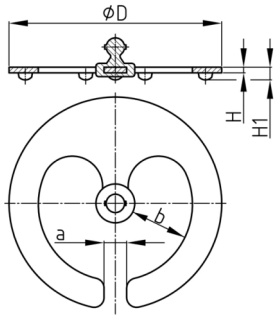

### Product Group KBKZ5

Base plate for cable chain KBKPM

#### Product information

- For cable chain "KBKPM"
- The robust and massive base plate (310 g) positions cable chain reliable in the area.
- Ideal for missing floor outlets or for retrofitting in old buildings without raised floors, floor outlets or supply columns.
- Tool-free coupling to the cable chain
- The base plate is supplied fully assembled. One fastening clip for cable chains is included in the scope of delivery.
- 5 glued-on rubber feet at downside