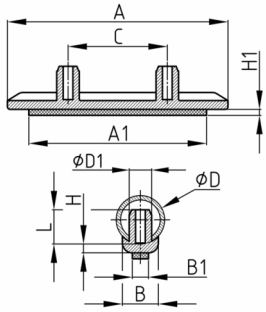

Product Group GKF

Skid glides made of polyamide with fixing pins and felt sliding surface

Standard Colours

- black
- uncoloured

Material

- Base body: Polyamide (PA)
- Slide base: felt

Order Number	A	A1	B	B1	C	D	D1	H	H1	L
	mm	mm	mm	mm	mm	mm	mm	mm	mm	mm
GKF 100x15 / 18-22	99	80,5	14	9,5	64	18-22	9	5	2	11
GKF 100x17 / 22-25	99	80,5	17	9,5	64	22-25	9	5	2	11