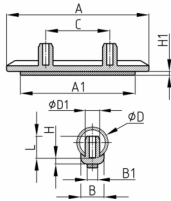

Product Group GKF

Skid glides made of polyamide with fixing pins and felt sliding surface

Standard Colours

- black
- uncoloured

Material

- Base body: Polyamide (PA)
- Slide base: felt

Order Number	A	A1	B	B1	C	D	D1	H	H1	L
	mm	mm	mm	mm	mm	mm	mm	mm	mm	mm
GKF 100x15 / 18-22	99	80,5	14	9,5	64	18-22	9	5	2	11
GKF 100x17 / 22-25	99	80,5	17	9,5	64	22-25	9	5	2	11