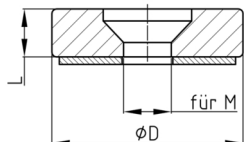

### Product Group PRAF/PVC

Slide washers made of soft PVC with welded felt and boring for fastening with 90°-countersunk screws

#### Material

- Base body: plasticised PVC (PVC-P)
- Slide base: synthetic needle felt (polyester)

Order Number	D	L	for WAF
	mm	mm	
PRAF 25x10 M5/M6 PVC	25	10	M5/M6
PRAF 30x10 M5/M6 PVC	30	10	M5/M6
PRAF 40x10 M6 PVC	40	10	M6
PRAF 40x10 M8 PVC	40	10	M8
PRAF 40x10 M10 PVC	40	10	M10