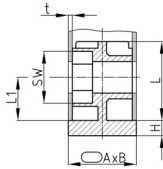

Product Group SVBO

Srew corner connectors with collar made of PA for oval tubes, hexagon nut inserted

Standard Colours

- black

Material

- Base body: Polyamide (PA)

Product information

- For tubes lying flat
- Collar for end face pipe termination
- Order-related production for individual article sizes! Please ask for minimum quantity.
- Fixing of wheels or adjustable feet of horizontally lying tubes.

Order Number	A	B	H	L	L1	WAF	t
	mm	mm	mm	mm	mm	mm	mm
SVBO 30x15x1,5 M8	30	15	5	30	15	13	1,5
SVBO 50x25x2 M8	50	25	5	36	22	13	2
SVBO 50x25x2 M10	50	25	5	36	22	17	2
SVBO 60x30x2 M10	60	30	5	36	22	17	2