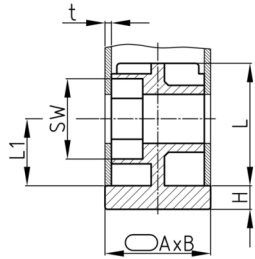

Product Group SVBO

Srew corner connectors with collar made of PA for oval tubes, hexagon nut inserted

Standard Colours

- black

Material

- Base body: Polyamide (PA)

Product information

- For tubes lying flat
- Collar for end face pipe termination
- Order-related production for individual article sizes! Please ask for minimum quantity.
- Fixing of wheels or adjustable feet of horizontally lying tubes.

Order Number	A	B	H	L	L1	WAF	t
	mm	mm	mm	mm	mm	mm	mm
SVBO 30x15x1,5 M8	30	15	5	30	15	13	1,5
SVBO 50x25x2 M8	50	25	5	36	22	13	2
SVBO 50x25x2 M10	50	25	5	36	22	17	2
SVBO 60x30x2 M10	60	30	5	36	22	17	2