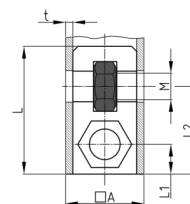

### Product Group SEVVMH

Screw corner connectors made of PA without collar for square tubes, with bright galvanized hexagon nut (rear)

#### Material

- Base body: Polyamide (PA)
- Thread: zinc-plated steel

- Order related production! Please ask for minimum quantity.
- Fixing of wheels or adjustable feet of horizontally lying tubes.
- Right-angled connection to trusses
- Subsequent installation of shelf compartments in already existing constructions
- Invisible connections

Order Number	A	L	L1	L2	M	WAF	t	Type
	mm	mm	mm	mm		mm	mm	
SEVVMH 20x1 M8	20	42	27	10	M8	13	1	2
SEVVMH 25x2 M8	25	43	28	12,5	M8	13	2	1
SEVVMH 30x2 M10	30	40	33	15	M10	17	2	1