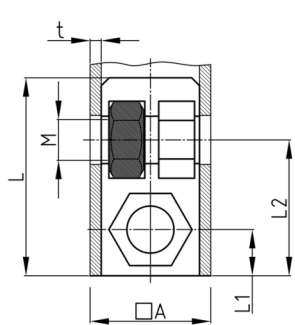

### Product Group SEVVMH

Screw corner connectors made of PA without collar for square tubes, with bright galvanized hexagon nut (rear)

#### Material

- Base body: Polyamide (PA)
- Thread: zinc-plated steel

- Order related production! Please ask for minimum quantity.
- Fixing of wheels or adjustable feet of horizontally lying tubes.
- Right-angled connection to trusses
- Subsequent installation of shelf compartments in already existing constructions
- Invisible connections

Order Number	A	L	L1	L2	M	WAF	t	Type
	mm	mm	mm	mm		mm	mm	
SEVVMH 20x1 M8	20	42	27	10	M8	13	1	2
SEVVMH 25x2 M8	25	43	28	12,5	M8	13	2	1
SEVVMH 30x2 M10	30	40	33	15	M10	17	2	1