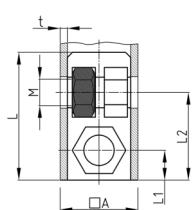

### Product Group SEVVMH

Screw corner connectors made of PA without collar for square tubes, with bright galvanized hexagon nut (rear)

#### Material

- Base body: Polyamide (PA)
- Thread: zinc-plated steel

- Order related production! Please ask for minimum quantity.
- Fixing of wheels or adjustable feet of horizontally lying tubes.
- Right-angled connection to trusses
- Subsequent installation of shelf compartments in already existing constructions
- Invisible connections

Order Number	A	L	L1	L2	M	WAF	t	Type
	mm	mm	mm	mm		mm	mm	
SEVVMH 20x1 M8	20	42	27	10	M8	13	1	2
SEVVMH 25x2 M8	25	43	28	12,5	M8	13	2	1
SEVVMH 30x2 M10	30	40	33	15	M10	17	2	1