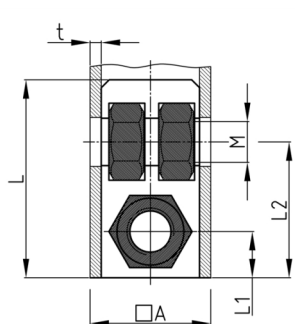

Product Group SEVVM3

Screw corner connectors made of PA without collar for square tubes, with three bright galvanized hexagon nuts

Standard Colours

- black

Material

- Base body: Polyamide (PA)
- Thread: zinc-plated steel

- Order related production! Please ask for minimum quantity.
- Fixing of wheels or adjustable feet of horizontally lying tubes.
- Right-angled connection to trusses
- Subsequent installation of shelf compartments in already existing constructions
- Invisible connections

Order Number	A	L	L1	L2	M	t
	mm	mm	mm	mm		mm
SEVVM3 30x2 M10	30	40	33	15	M10	2