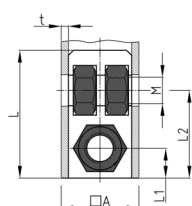

Product Group SEVVM3

Screw corner connectors made of PA without collar for square tubes, with three bright galvanized hexagon nuts

Standard Colours

- black

Material

- Base body: Polyamide (PA)
- Thread: zinc-plated steel

- Order related production! Please ask for minimum quantity.
- Fixing of wheels or adjustable feet of horizontally lying tubes.
- Right-angled connection to trusses
- Subsequent installation of shelf compartments in already existing constructions
- Invisible connections

Order Number	A	L	L1	L2	M	t
	mm	mm	mm	mm		mm
SEVVM3 30x2 M10	30	40	33	15	M10	2