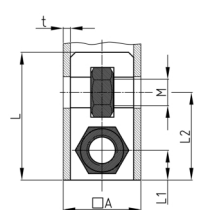

Product Group SEVVM2

Screw corner connectors made of PA without collar for square tubes, with two bright galvanized hexagon nuts

Standard Colours

- black

Material

- Base body: Polyamide (PA)
- Thread: zinc-plated steel

- Order related production! Please ask for minimum quantity.
- Fixing of wheels or adjustable feet of horizontally lying tubes.
- Right-angled connection to trusses
- Subsequent installation of shelf compartments in already existing constructions
- Invisible connections

Order Number	A	L	L1	L2	M	t
	mm	mm	mm	mm		mm
SEVVM2 20x1 M8	20	42	27	10	M8	1
SEVVM2 25x2 M8	25	43	28	12,5	M8	2