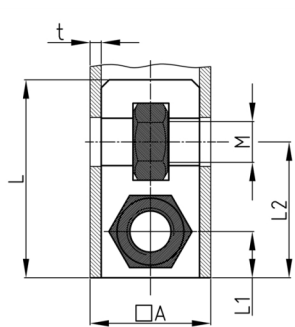

Product Group SEVVM2

Screw corner connectors made of PA without collar for square tubes, with two bright galvanized hexagon nuts

Standard Colours

- black

Material

- Base body: Polyamide (PA)
- Thread: zinc-plated steel

- Order related production! Please ask for minimum quantity.
- Fixing of wheels or adjustable feet of horizontally lying tubes.
- Right-angled connection to trusses
- Subsequent installation of shelf compartments in already existing constructions
- Invisible connections

Order Number	A	L	L1	L2	M	t
	mm	mm	mm	mm		mm
SEVVM2 20x1 M8	20	42	27	10	M8	1
SEVVM2 25x2 M8	25	43	28	12,5	M8	2