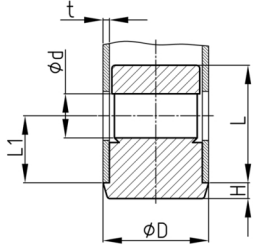

### Product Group EVRUB

Corner connectors made of PA with collar for round tubes (Order related production! Please ask for minimum quantity)

#### Product information

- Collar for end face pipe termination
- Order related production! Please ask for minimum quantity.
- The fixings for roles with pin in vertical standing tubes
- Mounting of wheels or feet with bolt without thread on horizontally lying tubes.

Order Number	D	d	H	L	L1	t
	mm	mm	mm	mm	mm	mm
EVRUB 25x1,5 Ø11	25	11	3	34,5	25	1,5