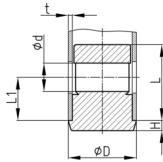

Product information

- Collar for end face pipe termination
- Order related production! Please ask for minimum quantity.
- The fixings for roles with pin in vertical standing tubes
- Mounting of wheels or feet with bolt without thread on horizontally lying tubes.

Order Number	D	d	H	L	L1	t
	mm	mm	mm	mm	mm	mm
EVRUB 25x1,5 Ø11	25	11	3	34,5	25	1,5